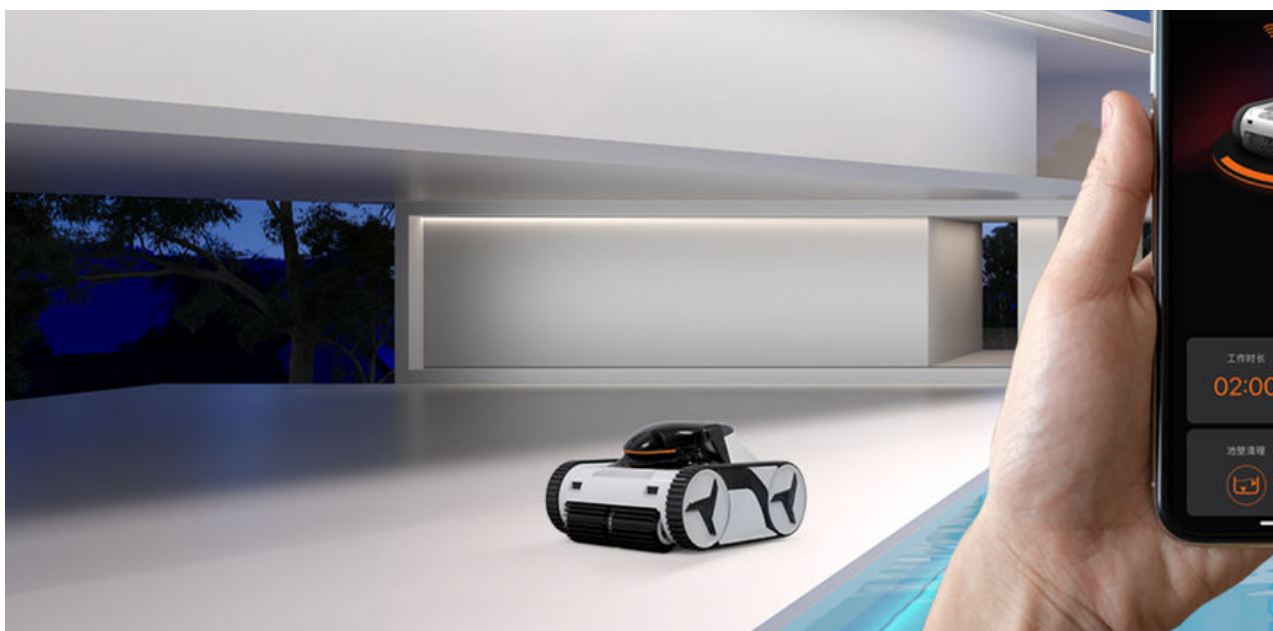

# Revolutionary AI-Wireless Technology

**3D Ultra Clean** is an innovative Robotic Pool Cleaner designed for the liberation of manual work.

Just one click.

With revolutionary AI-Wireless technology, the self-developed intelligent algorithm enables to work automatically in the most effective way for up to 10 hours per charge, thus offering you better pool experience.

# Breakthrough Tech Breakthrough Freedom

Simply set the cleaning task and mode on the App of 3D Ultra Clean, the wireless pool cleaning robot with the longest endurance promises to keep your pool clean for up to 2 weeks with just 1 charge.